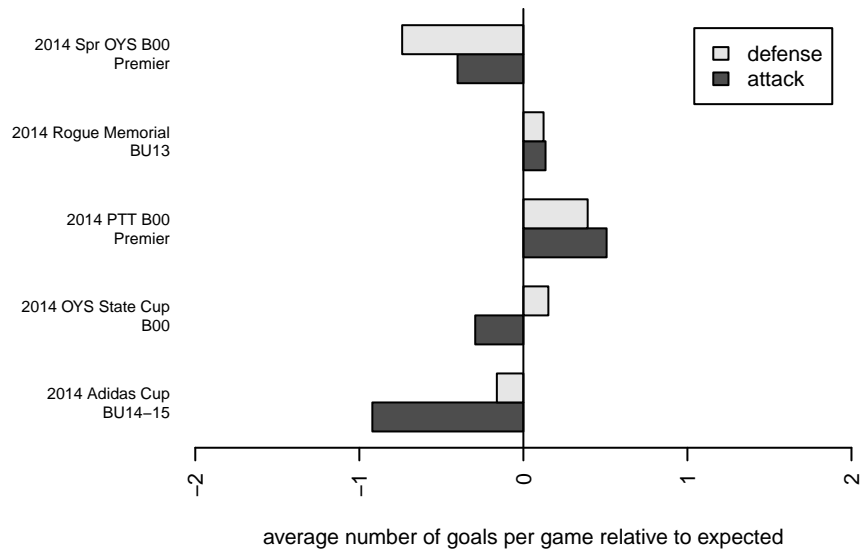

# RVSC Timbers Red B00

Rogue Valley SC  
 Medford, OR  
 B00 total strength=1245  
 attack=5.95 defense=3.66  
 fall league = PTT B00 Premier  
 spr league = Spr OYS B00 Premier  
 notes= Arnesen/Michels 2014

alt names used:  
 Rogue Valley Timbers – B14 00B Red (Arnesen)  
 Rogue Valley Timbers – B14 00B Red (Arnesen)  
 RVT B00 [Red]  
 Rogue Valley Timbers – B14 00B Red (Arnesen)

Venues played:  
 2014 Rogue Memorial BU13  
 2014 Adidas Cup BU14-15  
 2014 PTT B00 Premier  
 2014 Spr OYS B00 Premier  
 2014 OYS State Cup B00

**attack and defense variance (black dot)  
relative to other teams  
and top 10 in region**

**attack and defense rating  
relative to others at age  
and all opponents in last 13 months**

**Performance relative to 13 month average**