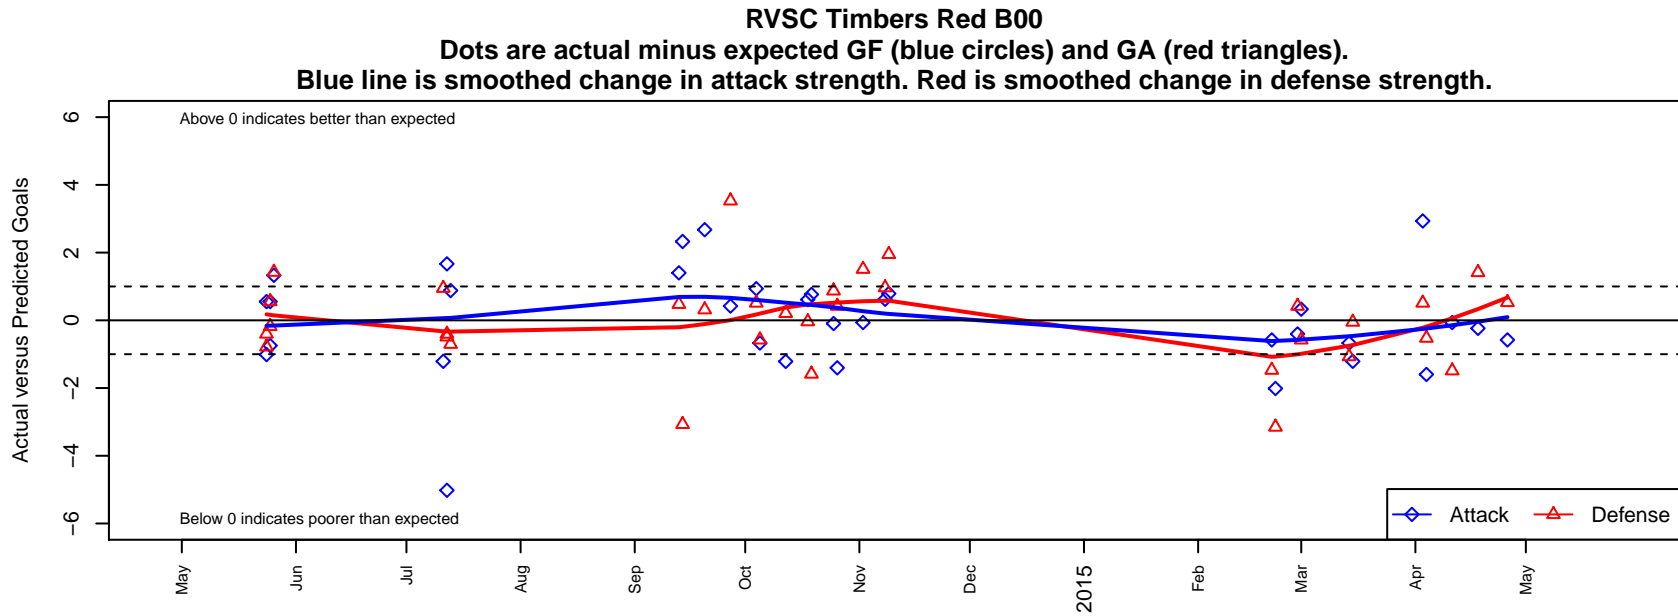

# RVSC Timbers Red B00

Rogue Valley SC  
 Medford, OR  
 B00 total strength=1245  
 attack=5.95 defense=3.66  
 fall league = PTT B00 Premier  
 spr league = Spr OYS B00 Premier  
 notes= Arnesen/Michels 2014

alt names used:  
 Rogue Valley Timbers – B14 00B Red (Arnesen)  
 Rogue Valley Timbers – B14 00B Red (Arnesen)  
 RVT B00 [Red]  
 Rogue Valley Timbers – B14 00B Red (Arnesen)

Venues played:  
 2014 Rogue Memorial BU13  
 2014 Adidas Cup BU14-15  
 2014 PTT B00 Premier  
 2014 Spr OYS B00 Premier  
 2014 OYS State Cup B00

**attack and defense variance (black dot)  
relative to other teams  
and top 10 in region**

**attack and defense rating  
relative to others at age  
and all opponents in last 13 months**

**Performance relative to 13 month average**