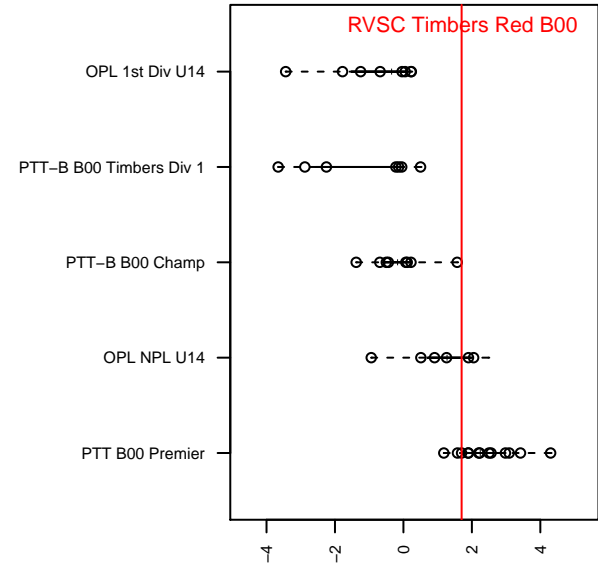

# RVSC Timbers Red B00

Rogue Valley SC  
 Medford, OR  
 B00 total strength=1245  
 attack=5.95 defense=3.66  
 fall league = PTT B00 Premier  
 spr league = Spr OYS B00 Premier  
 notes= Arnesen/Michels 2014

alt names used:  
 Rogue Valley Timbers – B14 00B Red (Arnesen)  
 Rogue Valley Timbers – B14 00B Red (Arnesen)  
 RVT B00 [Red]  
 Rogue Valley Timbers – B14 00B Red (Arnesen)

Venues played:  
 2014 Rogue Memorial BU13  
 2014 Adidas Cup BU14-15  
 2014 PTT B00 Premier  
 2014 Spr OYS B00 Premier  
 2014 OYS State Cup B00

**attack and defense variance (black dot)  
relative to other teams  
and top 10 in region**

**attack and defense rating  
relative to others at age  
and all opponents in last 13 months**

**Performance relative to 13 month average**