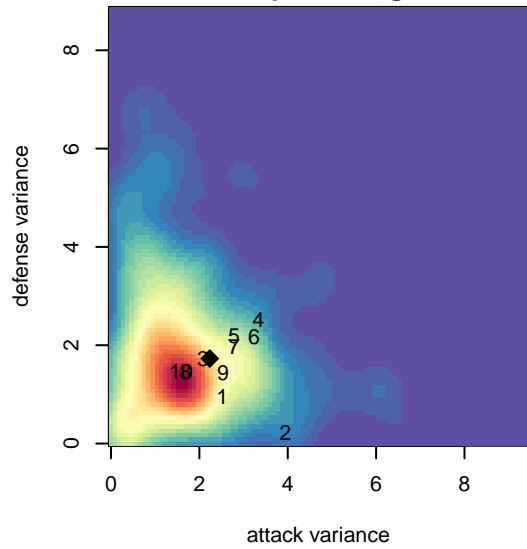

# RVSC Timbers Red B00

Rogue Valley SC  
 Medford, OR  
 B00 total strength=1245  
 attack=5.95 defense=3.66  
 fall league = PTT B00 Premier  
 spr league = Spr OYS B00 Premier  
 notes= Arnesen/Michels 2014

alt names used:  
 Rogue Valley Timbers – B14 00B Red (Arnesen)  
 Rogue Valley Timbers – B14 00B Red (Arnesen)  
 RVT B00 [Red]  
 Rogue Valley Timbers – B14 00B Red (Arnesen)

Venues played:  
 2014 Rogue Memorial BU13  
 2014 Adidas Cup BU14-15  
 2014 PTT B00 Premier  
 2014 Spr OYS B00 Premier  
 2014 OYS State Cup B00

**attack and defense variance (black dot)  
relative to other teams  
and top 10 in region**

**attack and defense rating  
relative to others at age  
and all opponents in last 13 months**

**Performance relative to 13 month average**