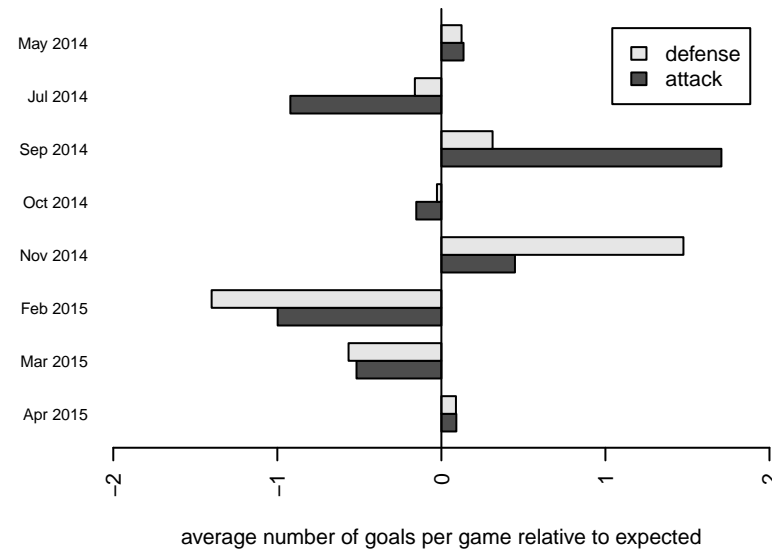

Performance relative to 13 month average